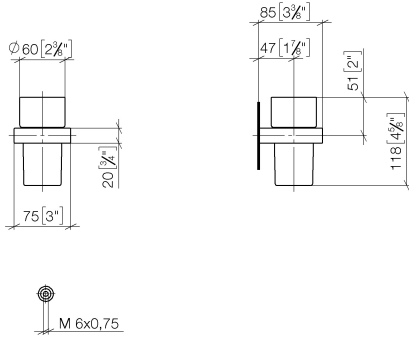

83 400 780

- crystal glass
- width 75mm
- height 118 mm
- 85mm projection

Fits: MEM, CL.1, CYO

	Chrome	83 400 780-00
	Brushed Platinum	83 400 780-06
	Platinum	83 400 780-08
	Dark Chrome	83 400 780-19
	Brushed Durabronze (23kt Gold)	83 400 780-28
	Brushed Champagne (22kt Gold)	83 400 780-46
	Champagne (22kt Gold)	83 400 780-47
	Brushed Dark Platinum	83 400 780-99

83 400 780

mm [inches]

83 400 780

Parts for other finishes can be found here: Brushed Platinum

Spare parts list

No.	Item Number	Name	Quantity used	Delivery time
1	90 90 00 008 00 84	glass	1	2
2	08 28 10 500 91	ring	1	2
3	09 31 11 148 90	pin	2	2
4	05 17 20 726 02 90	fixing set	2	2
5	08 17 20 726 90	holder	2	2