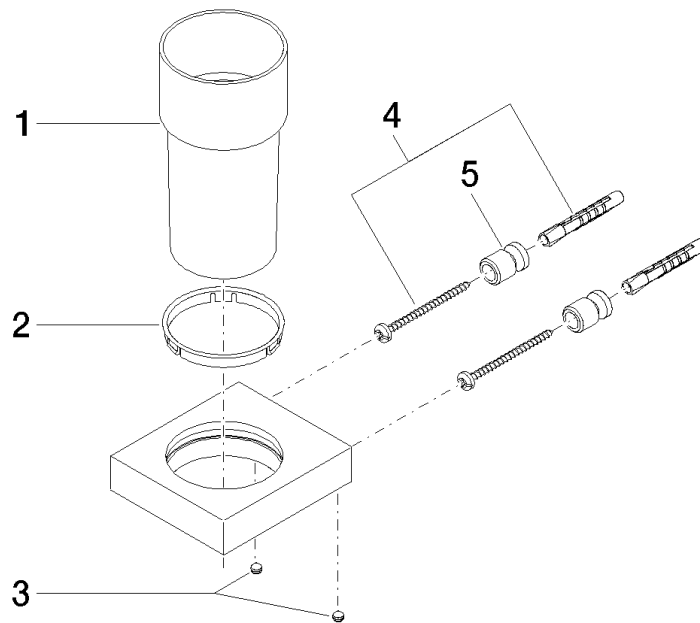

83 400 780

- crystal glass
- width 75mm
- height 118 mm
- 85mm projection

Fits: MEM, CL.1, CYO

	Chrome	83 400 780-00
	Brushed Platinum	83 400 780-06
	Platinum	83 400 780-08
	Dark Chrome	83 400 780-19
	Brushed Durabronze (23kt Gold)	83 400 780-28
	Brushed Champagne (22kt Gold)	83 400 780-46
	Champagne (22kt Gold)	83 400 780-47
	Brushed Dark Platinum	83 400 780-99

83 400 780

mm [inches]

83 400 780

Parts for other finishes can be found here: Brushed Platinum

Spare parts list

No.	Item Number	Name	Quantity used	Delivery time
1	90 90 00 008 00 84	glass	1	2
2	08 28 10 500 91	ring	1	2
3	09 31 11 148 90	pin	2	2
4	05 17 20 726 02 90	fixing set	2	2
5	08 17 20 726 90	holder	2	2